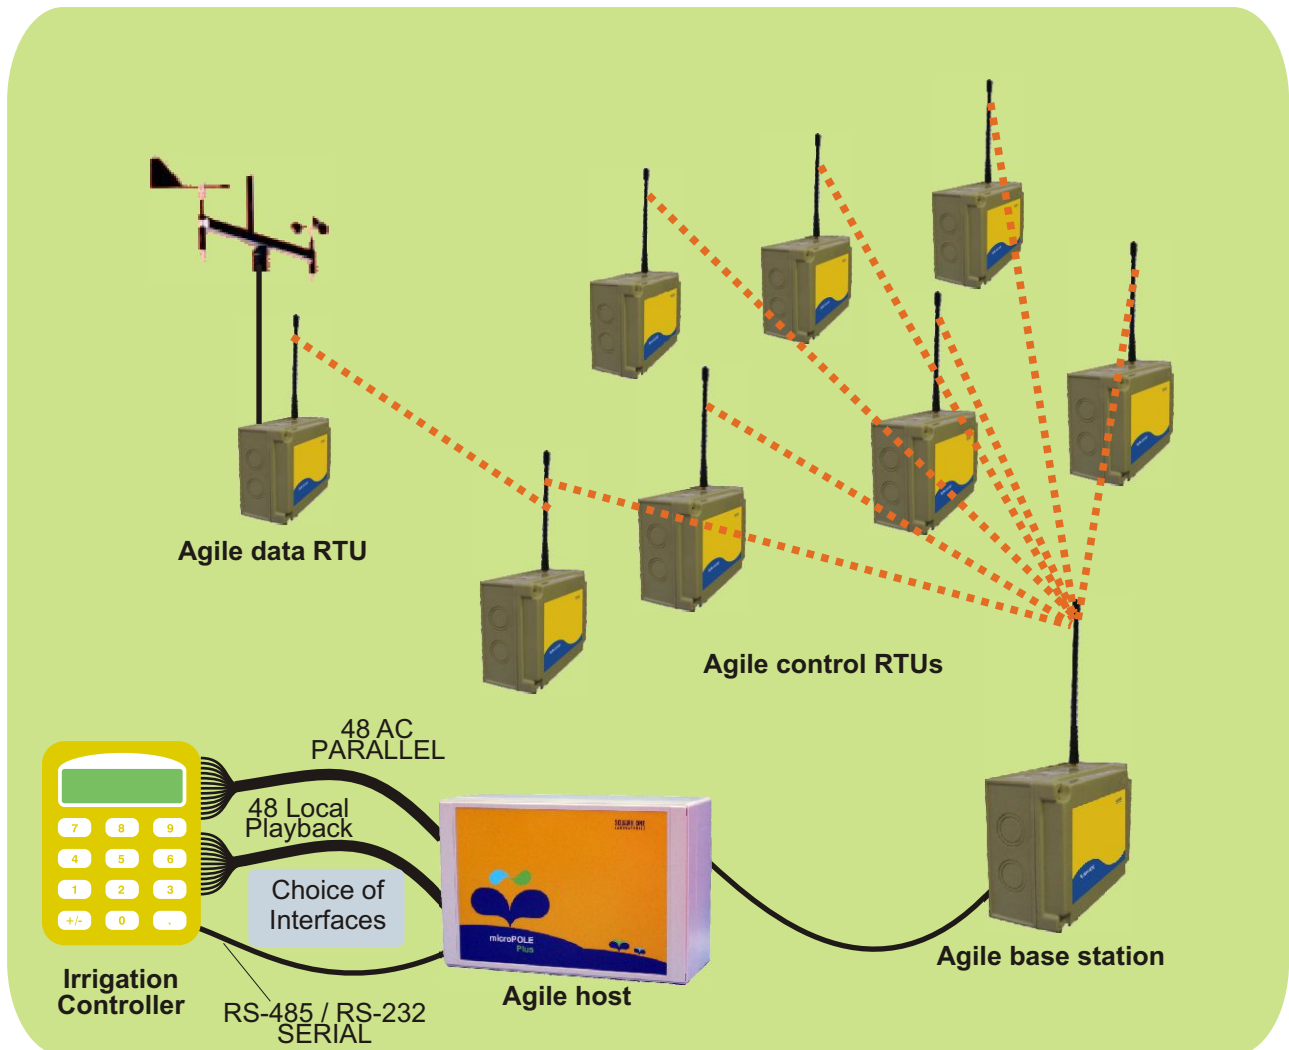

Agile radio system

C R O P M A N A G E M E N T

SQUARE ONE
LABORATORIES

Combined control and data collection

System features

- Low power consumption – battery operated
- Long distance
- Multi level Store and forward ability
- More than 2000 valves on a single network
- Control & data collection in one system
- Interfaces with any controller
- Centralised Windows setup, monitoring & configuration
- Build-in radio channel quality survey tools

Control RTU features

- Modular construction with 4 expansion slots
- Controls 1 to 9 valves
- Monitors 2 to 10 water meters
- Sealed case with four cable glands
- Auto valve shut down on loss of communication or low battery
- PC based configuration

Data RTU features

- Modular construction with 4 expansion slots
- Direct sensor interface and provision of power
- Wide variety of expansion cards
- Optional large log with date and time stamping
- PC based configuration