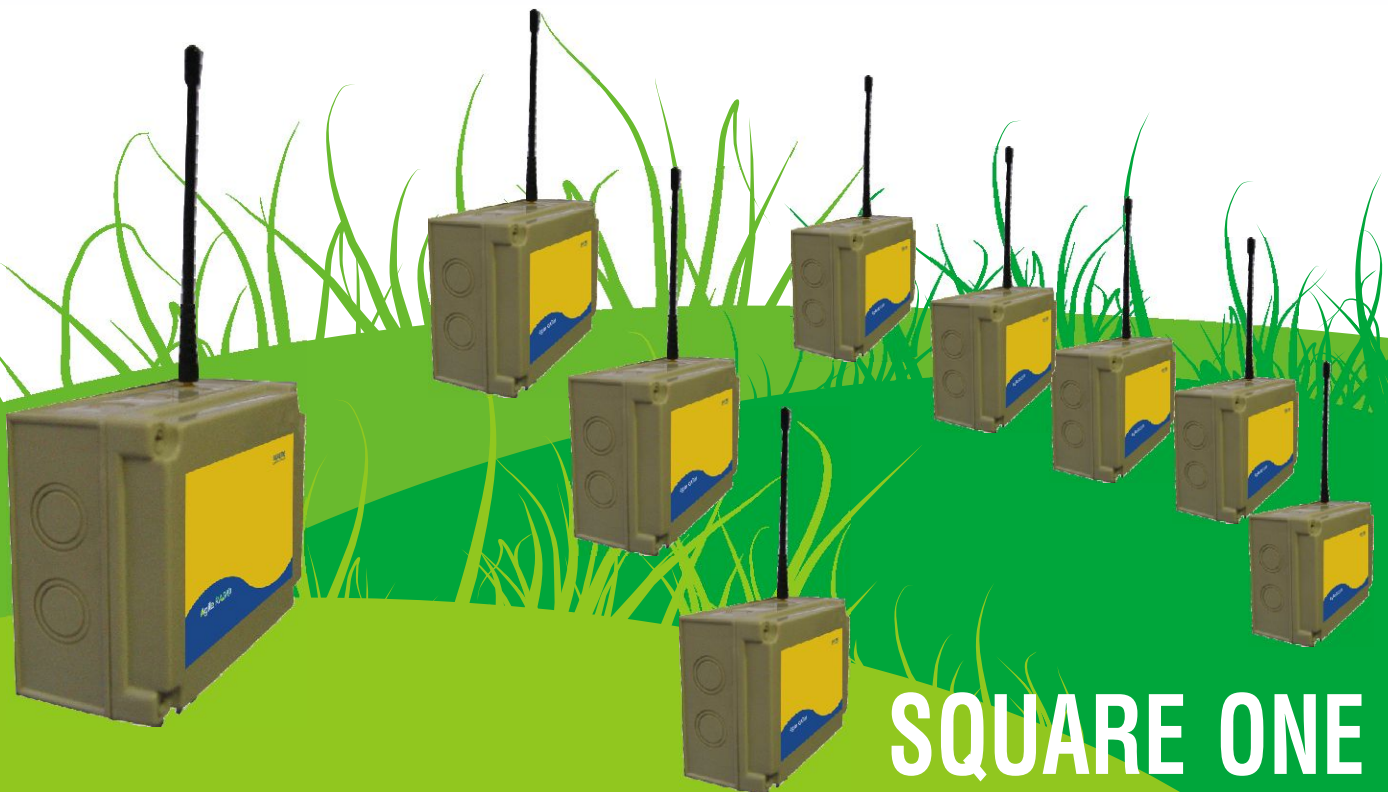

Agile radio system

C R O P M A N A G E M E N T

SQUARE ONE
LABORATORIES

Combined control and data collection

System features

- Low power consumption – battery operated
- Long distance
- Multi level Store and forward ability
- More than 2000 valves on a single network
- Control & data collection in one system
- Interfaces with any controller
- Centralised Windows setup, monitoring & configuration
- Build-in radio channel quality survey tools

Control RTU features

- Modular construction with 4 expansion slots
- Controls 1 to 9 valves
- Monitors 2 to 10 water meters
- Sealed case with four cable glands
- Auto valve shut down on loss of communication or low battery
- PC based configuration

Data RTU features

- Modular construction with 4 expansion slots
- Direct sensor interface and provision of power
- Wide variety of expansion cards
- Optional large log with date and time stamping
- PC based configuration